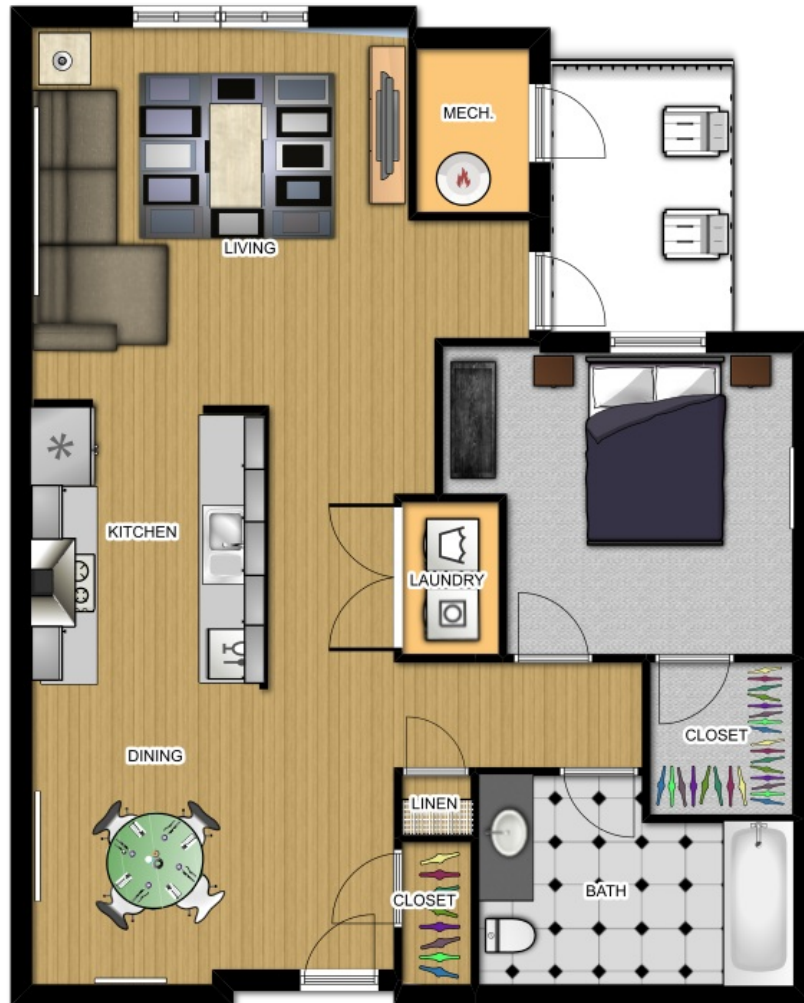

THE WOODLANDS AT PHOEBUS APARTMENTS

thewoodlandsatphoebus.com/floor-plans/

The Mallory: 1 Bedroom/1 Bath 782 sq.ft.

A stunning one bedroom apartment home that was designed to cater to your lifestyle.

The Mallory Description:

You will fall in love with our comfortable and spacious one bedroom apartment home! The Mallory was designed with comfort in mind. Our spacious one bedroom apartment home includes a full-size washer and dryer, stainless steel appliances, open kitchen with breakfast bar area, bath features: grab bars and slip resistant tubs, central heat and air, and free cable. Beautiful community room with media room, arts and crafts room, and fitness center are just some of the unique conveniences that set The Woodlands apart.

The Curry: 2 Bedroom, 1 Bath 965 sq.ft.

This is an exquisitely spacious floor plan.

The Curry Description:

You will live in luxury in our spacious two bedroom apartment home! The Curry is an exquisitely spacious floor plan. Comfortable living area with an open kitchen including a breakfast bar, stainless steel appliances, dishwashers, and microwaves in select units. Two large bedrooms with plenty of room and spacious closets. Living at The Woodlands, you get to enjoy a beautiful community room with arts and crafts room, fitness center, game room, media room, and controlled access.

The Hope: 2 Bedroom, 1.5 Bath 1,096-1,117 sq.ft.

A stunning two bedroom apartment home that was designed to cater to your lifestyle.

The Hope Description:

The Hope is a stunning two bedroom apartment home that was designed to cater to your lifestyle. Come home to a spacious floor plan that includes an open kitchen with a breakfast bar, stainless steel appliances, dishwasher, and microwave (in select units). Living at The Woodlands, you will enjoy all of the community features including a community room with a spacious library, media room, fitness center, arts and crafts room, and controlled access throughout the property.